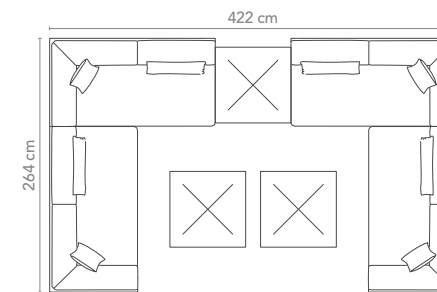

Arrangement K

Arrangement bestehend aus: Arrangement comprised of:
2x clu-217-307-... Recamiere rechts, geschlossen Recamiere right, closed
2x clu-216-307-... Recamiere links, geschlossen Recamiere left, closed
Tische zuzüglich: Tables additionally:
3x clu-258-307-... 80x80x30cm Kaffeetisch 80x80x30cm Coffee Table