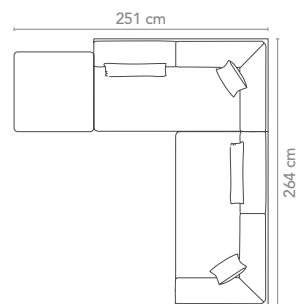

Arrangement D

Arrangement bestehend aus: Arrangement comprised of:
2x clu-216-307-... Recamiere links, geschlossen Recamiere left, closed
1x clu-201-307-... Hocker Footstool