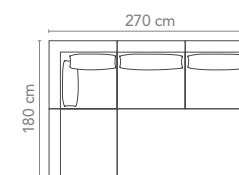

Arrangement D Kissen-Variante V1 Cushion Version V1

Arrangement bestehend aus: Arrangement comprised of:

1x box-233-301-301	Basis-Modul S, 1-Sitzer	Base Module S, 1-Seater
1x box-231-301-301	Basis-Modul L, 3-Sitzer	Base Module L, 3-Seater
1x box-201-000 - ...	Top-Modul Hocker	Top Module Footstool
2x box-213-301 - ...	Top-Modul Sitz-Rücken	Top Module Seat-Back
1x box-210-301 - ...	Top-Modul Ecke	Top Module Corner