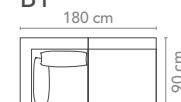

Arrangement B Kissen-Variante V1 Cushion Version V1

B1