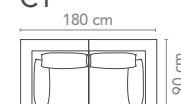

Arrangement C Kissen-Variante V1 Cushion Version V1

C1