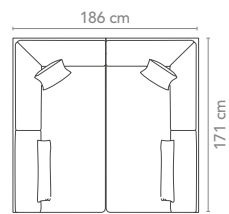

Arrangement B

Arrangement bestehend aus: Arrangement comprised of:
1x clu-216-307-... Recamiere links, geschlossen Recamiere left, closed
1x clu-217-307-... Recamiere rechts, geschlossen Recamiere right, closed